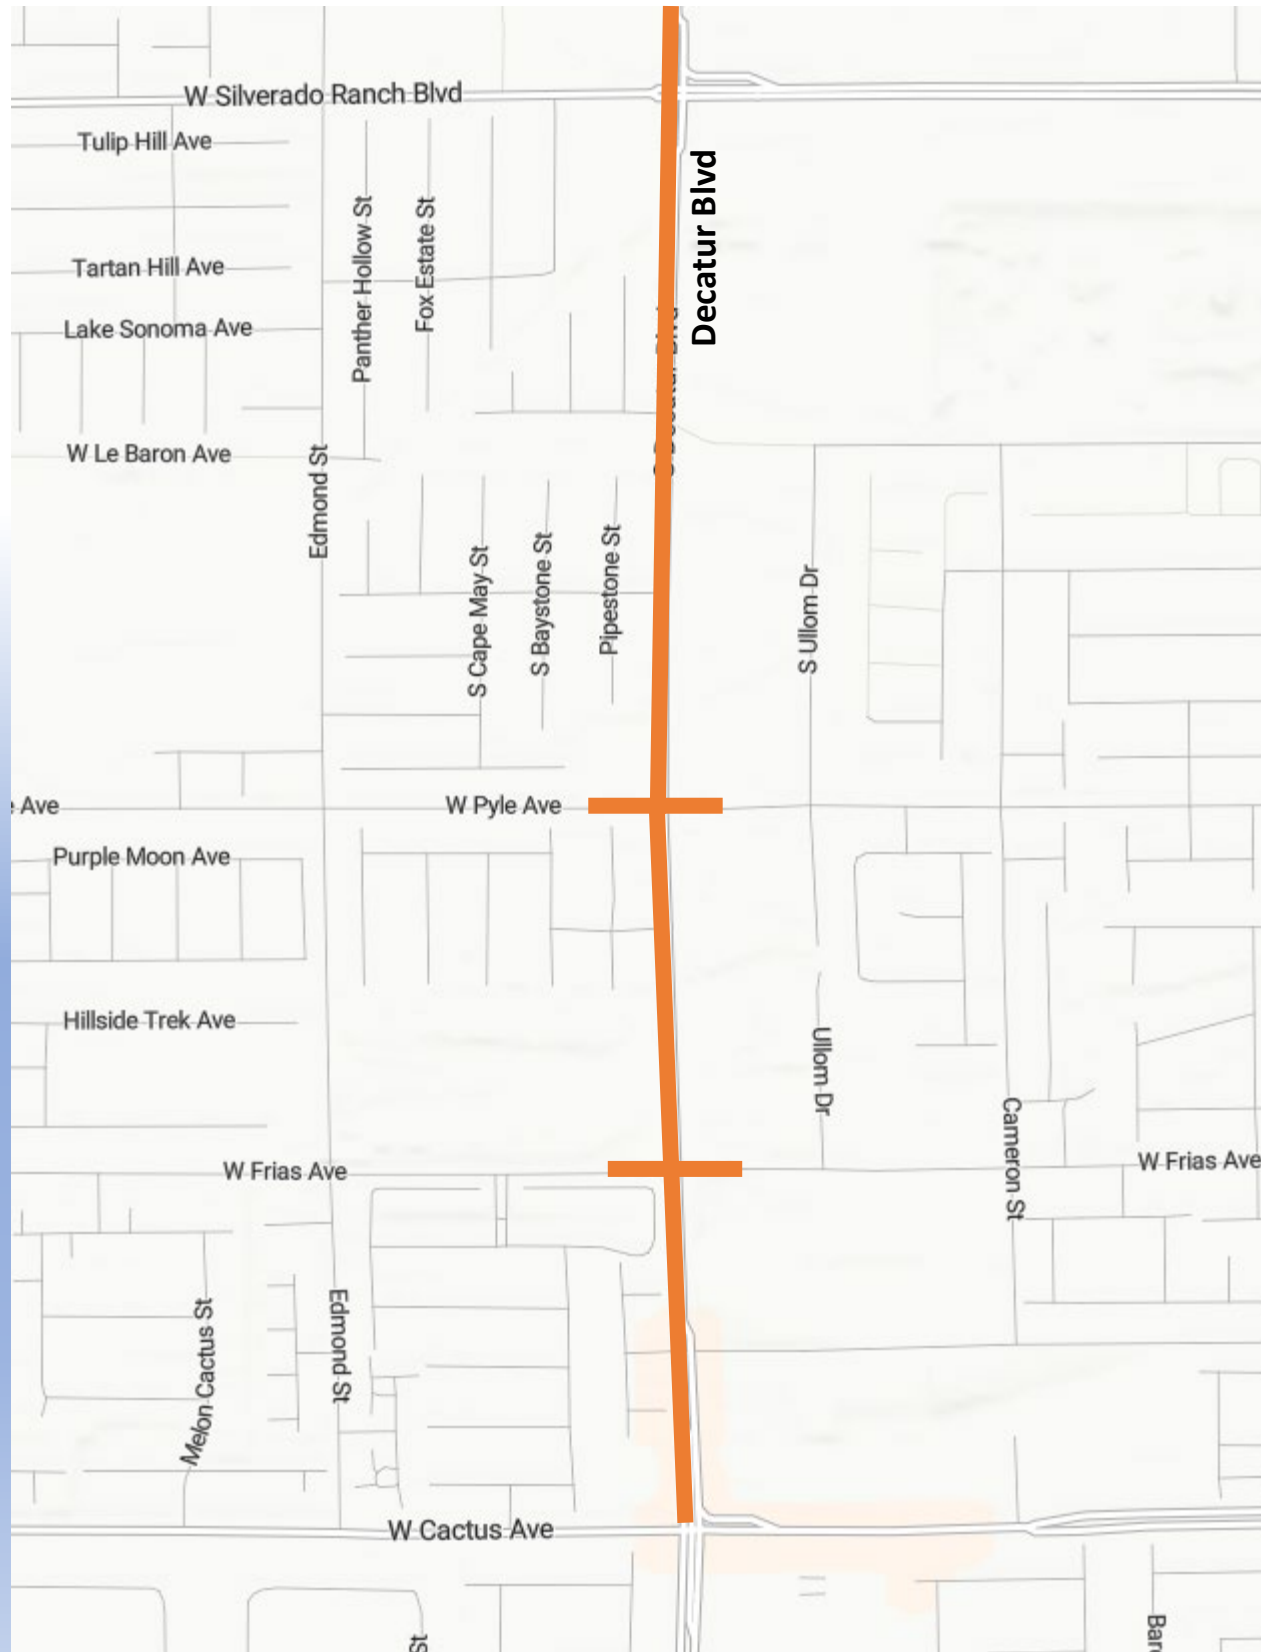

together**for**better

Traffic Restrictions November 3-9

Decatur Blvd from Cactus Ave to Silverado Ranch
Working Hours 7:00am - 3:30pm
Lane Restrictions 24 Hours

- East Half Road Closure
- 1 Lane Open Northbound and Southbound Decatur between Cactus and Silverado Ranch.
- Dedicated Left Turn Lanes at Silverado Ranch.

Pyle Avenue and Frias Avenue
Working Hours 7:00am - 3:30pm
Lane Restrictions 24 Hours

- Half Road Closure
- 1 Lane Open Westbound and Eastbound at the intersection